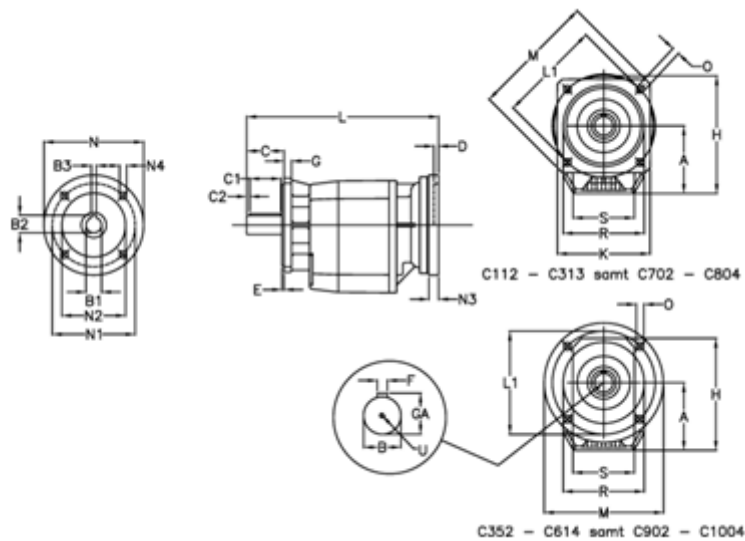

Article number: 40600852932435

Description: Helical gearbox  
C804F-529,3-P90B5

## Measures

A = 247.0	D = 4.0	L1 = 350	R = 320
B = 80	E = 5	M = 400	S = 300
B1 = 24	F = 22	N = 200	U = M20x42
B2 = 27.3	G = 20	N1 = 165	
B3 = 8	GA = 85.0	N2 = 130	
C = 140	H = 422.0	N3 = 0	
C1 = 110	K = 350	N4 = M10x12	
C2 = 15	L = 596.0	O = 18.0	